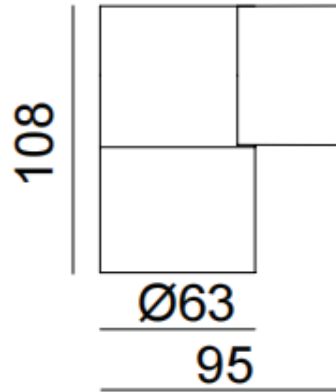

OUTDOOR WALL LIGHT

TECHNICAL SHEET
KL-OD0048 / KL-OD00049

KEYLIGHT

SPAIN
PRODUCTOS DE ILUMINACION

FEATURES

- 220-240V
- CE ROHS Certified
- GU10
- Tempered Glass Diffuser
- Powder-coated with pretreatment for outdoor use
- 3-years warranty

SPECIFICATIONS

Product Code	KL-OD0048	KL-OD0049
Main Material	Aluminum Body	
Input	220-240V	
Power	GU10 MAX 11W	GU10 *2MAX 11W
Main Material	Aluminum	
Finishing	Powder-Coated	
IP Rating	IP65	
Dimensions	63mm*95mm*177mm	63mm*95mm*108mm