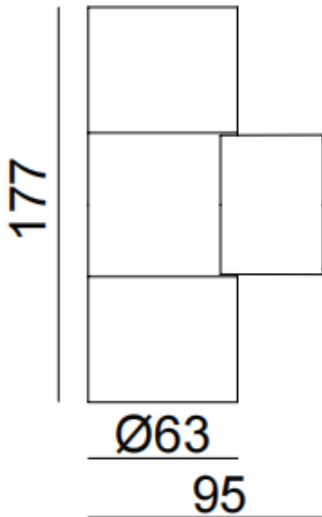

OUTDOOR WALL LIGHT

TECHNICAL SHEET
KL-OD0048 / KL-OD00049

KEYLIGHT

SPAIN
PRODUCTOS DE ILUMINACION

FEATURES

- 220-240V
- CE ROHS Certified
- GU10
- Tempered Glass Diffuser
- Powder-coated with pretreatment for outdoor use
- 3-years warranty

SPECIFICATIONS

Product Code	KL-OD0048	KL-OD0049
Main Material	Aluminum Body	
Input	220-240V	
Power	GU10 MAX 11W	GU10 *2MAX 11W
Main Material	Aluminum	
Finishing	Powder-Coated	
IP Rating	IP65	
Dimensions	63mm*95mm*177mm	63mm*95mm*108mm